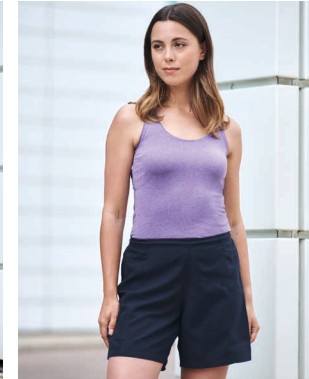

TL047 Adults Cuffed Training Pants
Sizes: XS - 2XL

TL080F Ladies' Flat Fronted Shorts
Sizes: S - XL