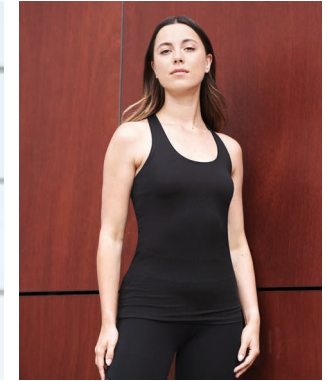

BLACK

LIGHT
GREY

TL526 Ladies' Over T
90% Polyester, 10% Elastane,
150gsm
Sizes: XS - 2XL

BLACK

STAPLE TEES

90% POLYESTER, 10% ELASTANE, 150GSM

TL504 Men's Muscle Vest
Sizes: XS - 2XL

BLACK

GREY
MARL

WHITE

TL515 Men's Slim Fit T-Shirt
Sizes: S - 2XL

BLACK

GREY
MARL

TL506 Ladies' Racer Back Vest
Sizes: XS - XL

BLACK

PURPLE
MARL