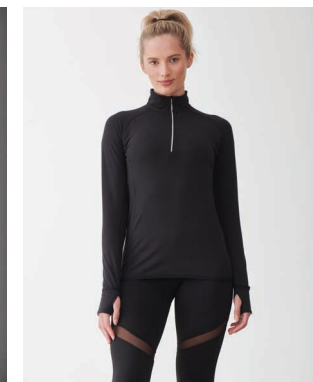

BLACK

OUTERWEAR

TL575 | TL576 Unisex Padded Sports Jacket & Gilet
 Padding: 100% Polyester, Pongee, 40gsm Contrast: 100% Polyester, Softshell, 290gsm
 TL575 & TL576 Sizes: XS - 2XL

BLACK

TL560

TL590

TL560 Hi-Viz Jacket
 Main: 100% Polyester Taslan, 110gsm
 Hi-Viz: 100% Polyester Reflective Face, 210gsm
 Sizes: XXS-2XL

BLACK

TL690 Running Headband
 100% Polyester, French Terry, 180gsm
 One Size

BLACK

GREY MARL

TRAINING

TL580 | TL581 | TL582
Men's | Ladies' | Kids' Slim Leg Training Pants
 100% Polyester Interlock, Pique, 220gsm
 TL580 Sizes: XS - 2XL
 TL581 Sizes: XS - XL
 TL582 Sizes: 5/6 - 11/13yrs

TL550 | TL551
Men's & Ladies' Hoodie with Reflective Tape
 100% Polyester, French Terry, 180GSM
 TL550 | TL551 Sizes: XS - 2XL

TL562 | TL563 Men's & Ladies' Long Sleeved 1/4 Zip Top
 88% Polyester, 12% Elastane, Single Jersey, 190gsm
 TL562 | TL563 Sizes: XS-2XL