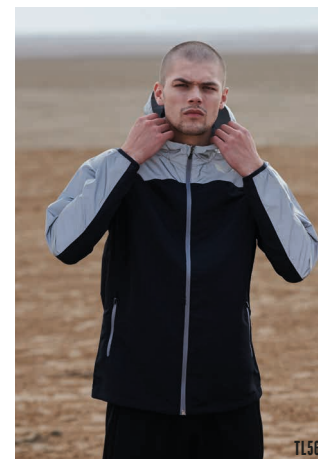

ATHLEISURE

OUTERWEAR

TL560